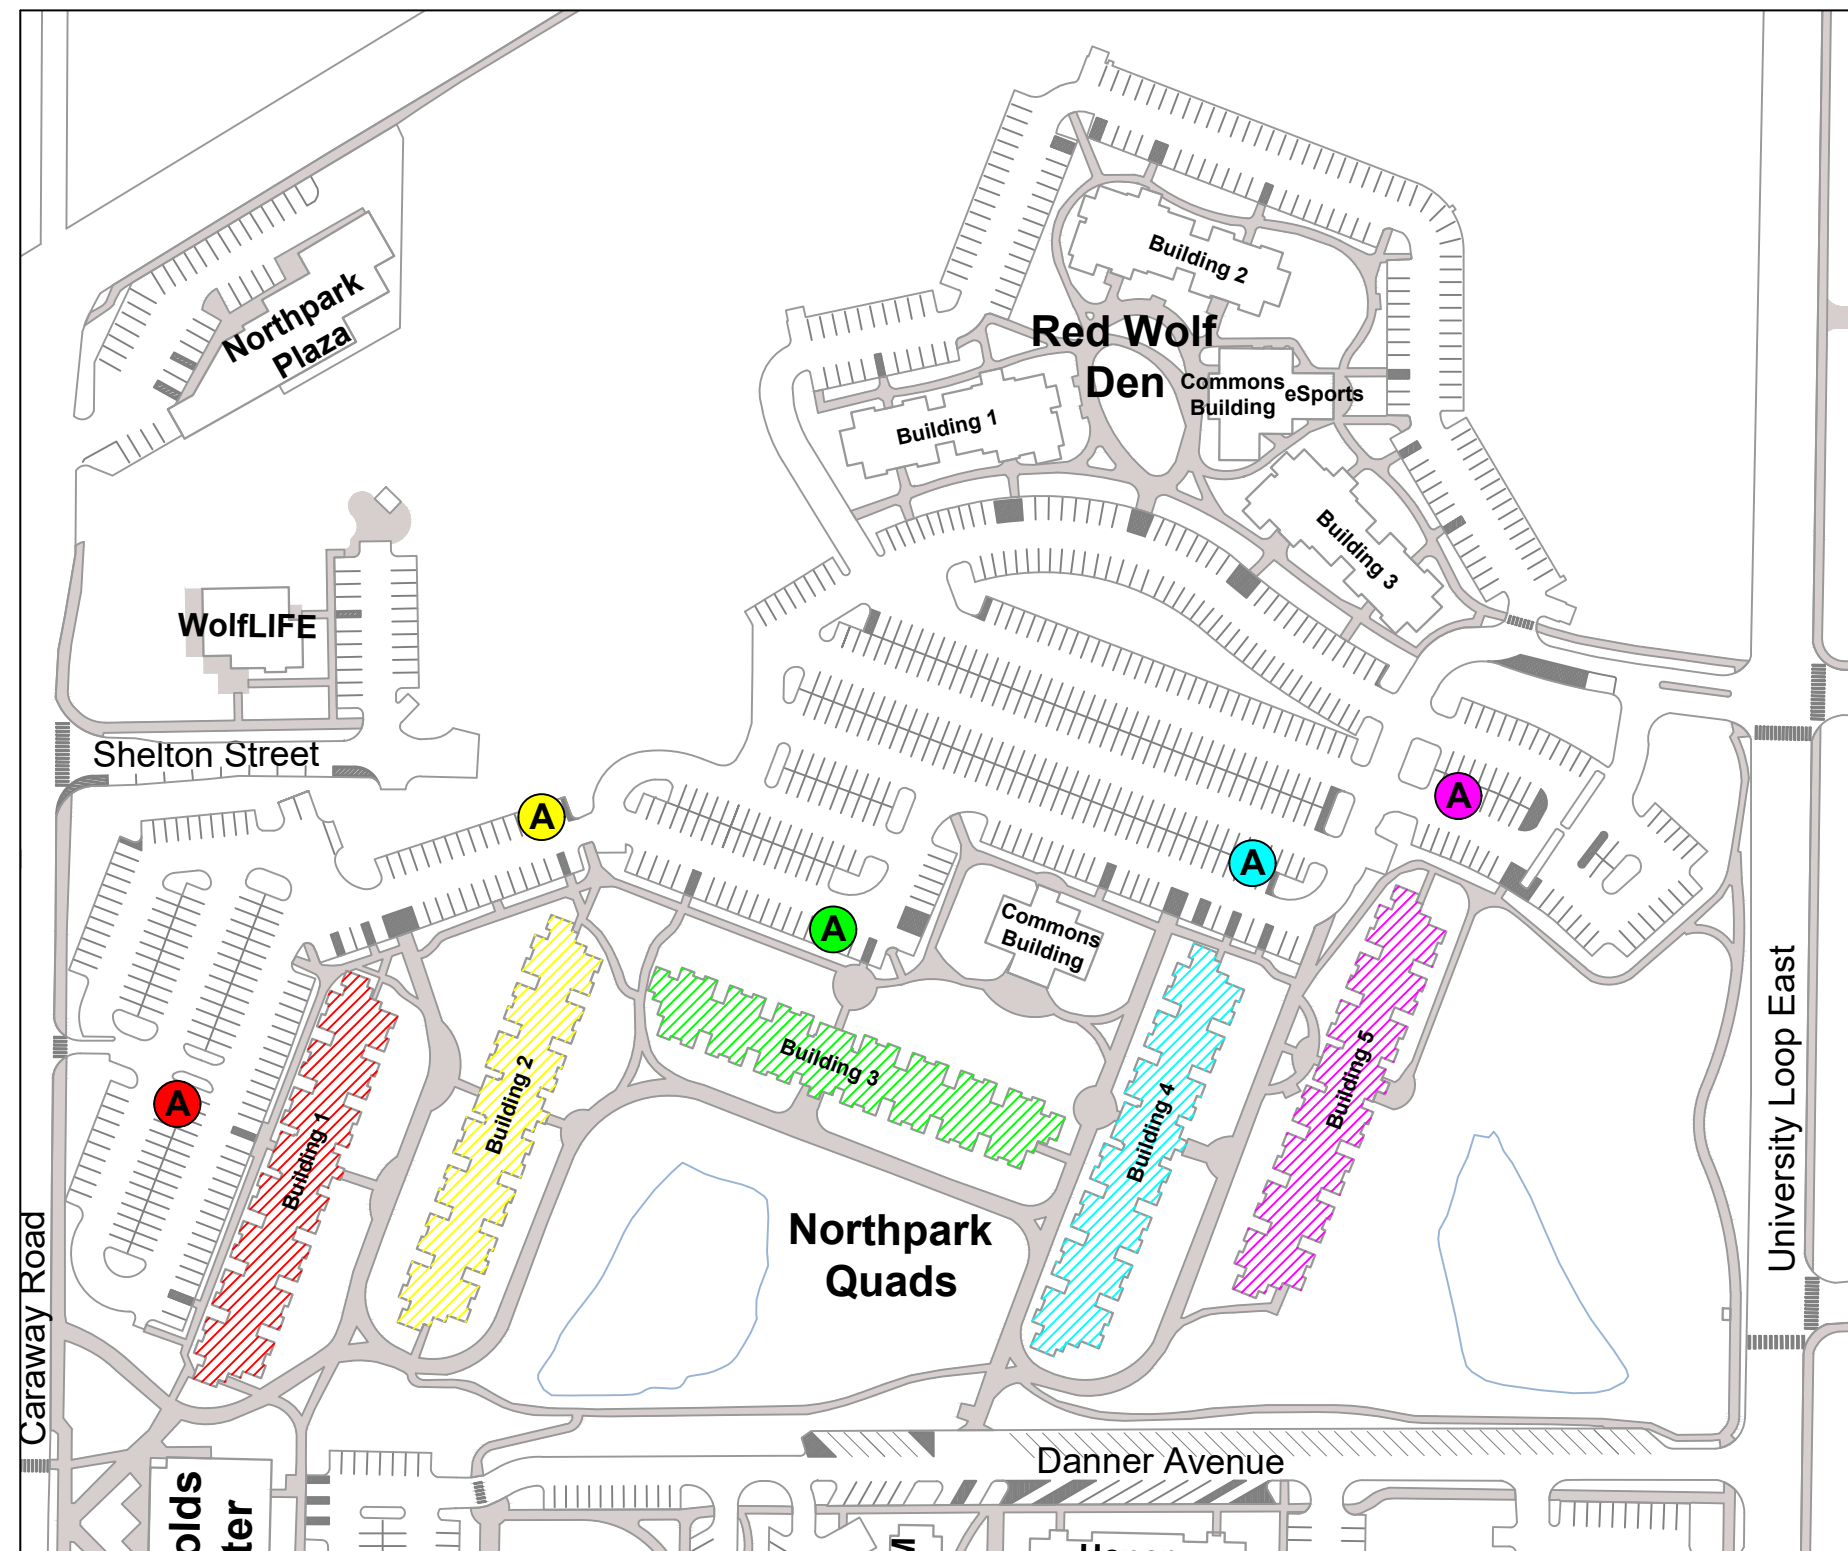

KEY

- Assembly Areas

Northpark Quads

Residence Hall Evacuation Points

Northpark Plaza

WolfLIFE

Shelton Street

Red Wolf Den

Building 1

Building 2

Commons Building eSports

Building 3

Commons Building

Building 3

Northpark Quads

Building 4

Building 5

Danner Avenue

University Loop East

Caraway Road

olds ter

KEY

Assembly Areas

Red Wolf Den
Residence Hall Evacuation Points

KEY

Assembly Areas

Living Learning Communities
Residence Hall Evacuation Points

Quads

Danner Avenue

Honors Avenue

Living Learning Communities

Honors Building 1