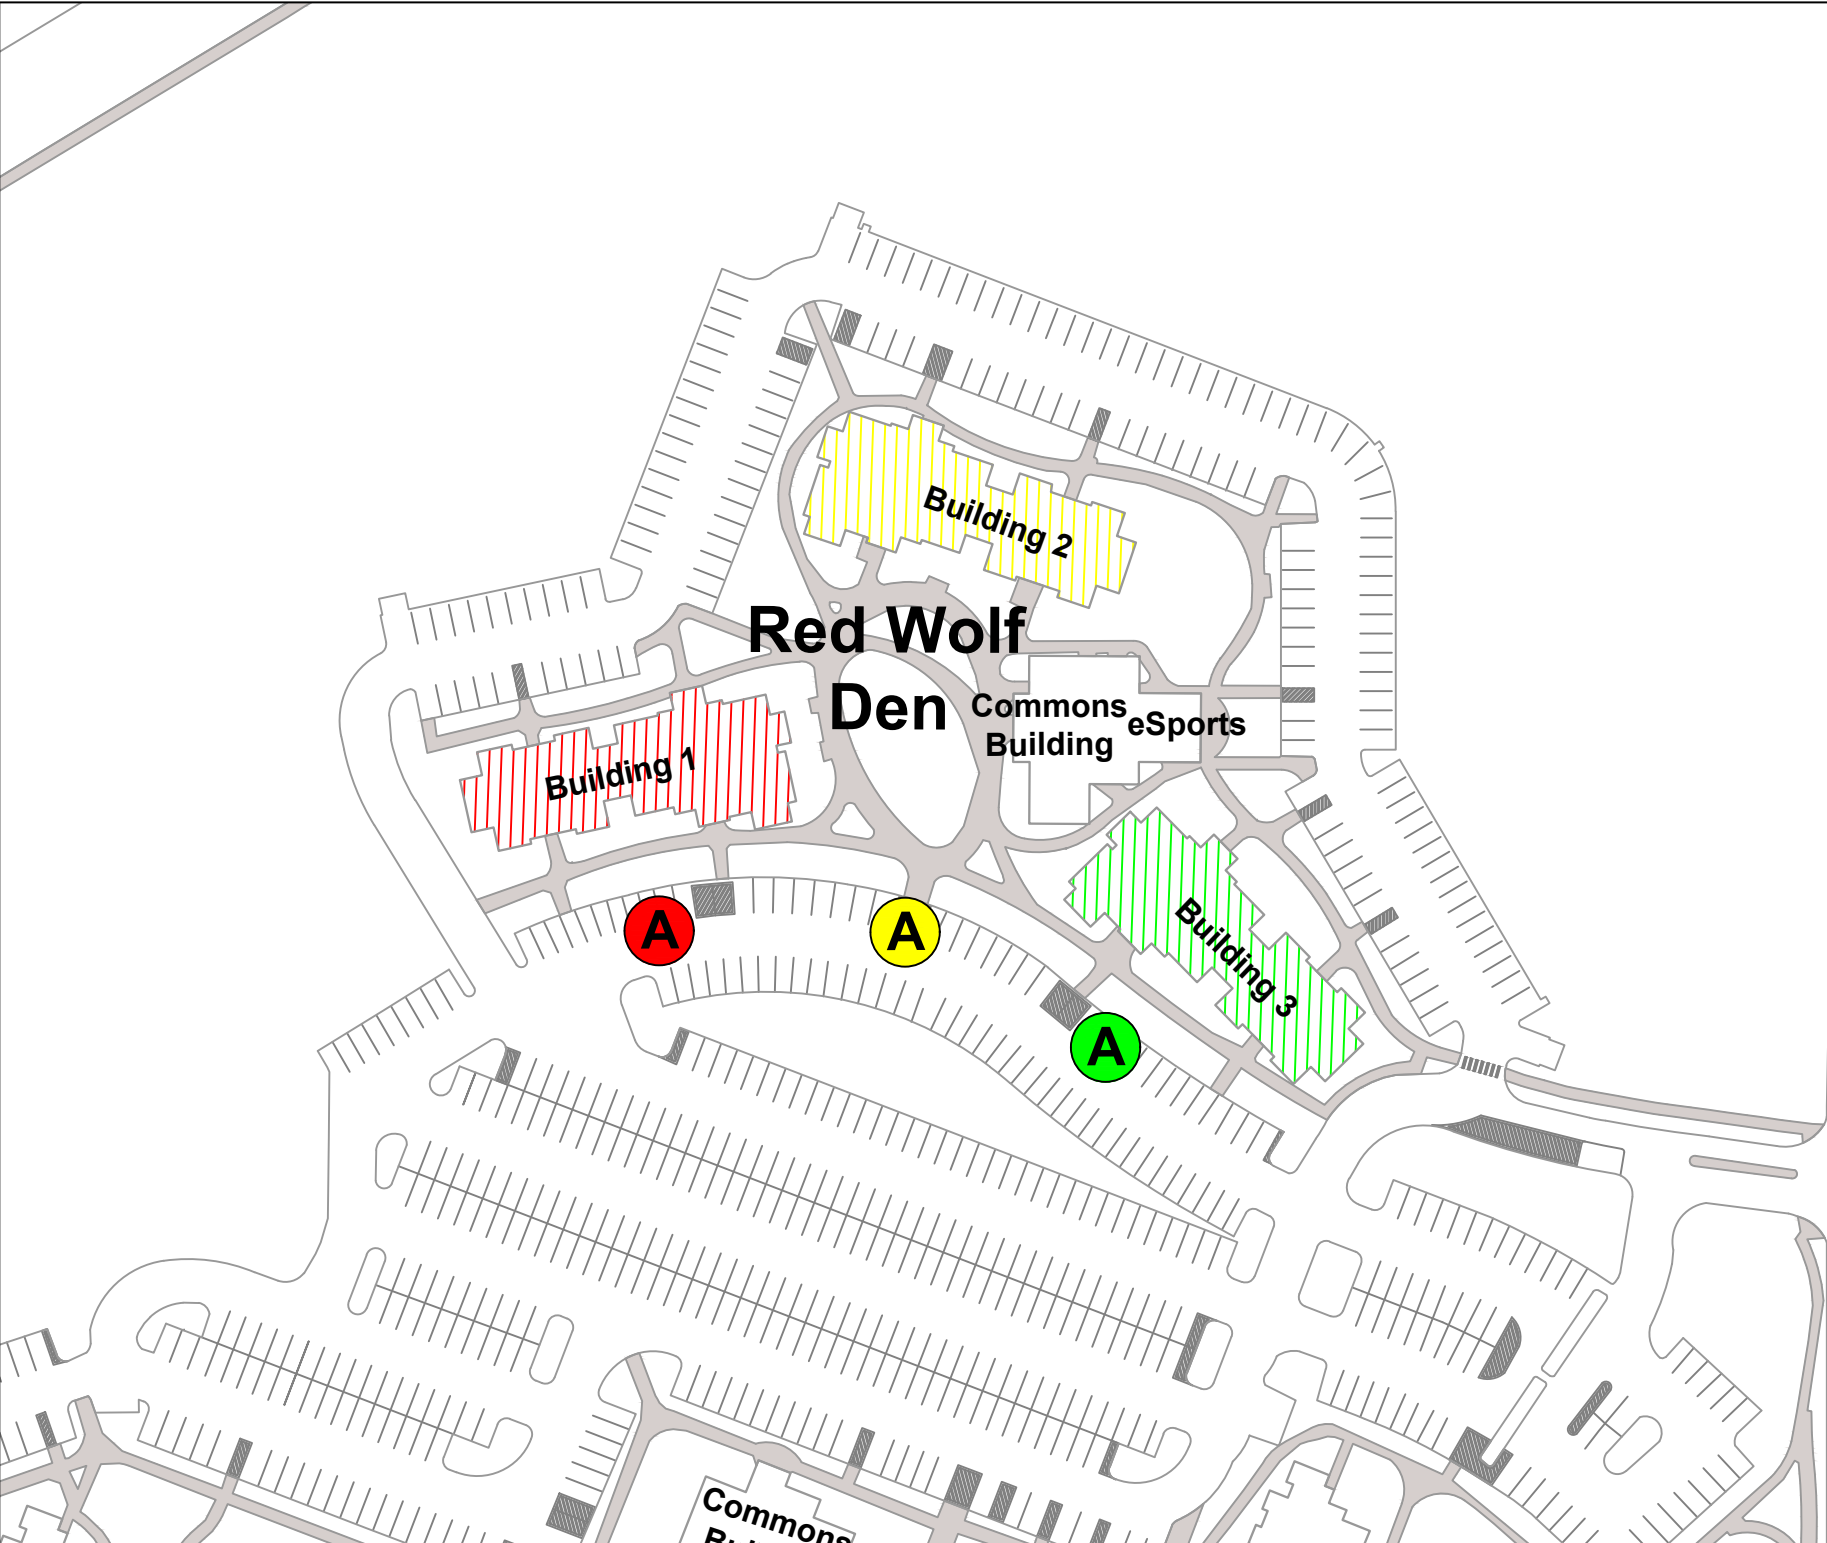

KEY

- Assembly Areas

Northpark Quads

Residence Hall Evacuation Points

Northpark Plaza

WolfLIFE

Shelton Street

Red Wolf Den

Building 1

Building 2

Commons Building eSports

Building 3

Commons Building

Building 3

Northpark Quads

Building 4

Building 5

Danner Avenue

University Loop East

Caraway Road

olds ter

KEY

Assembly Areas

Red Wolf Den
Residence Hall Evacuation Points

KEY

Assembly Areas

Living Learning Communities
Residence Hall Evacuation Points

Quads

Danner Avenue

Honors Avenue

Living Learning Communities

Honors Building 1