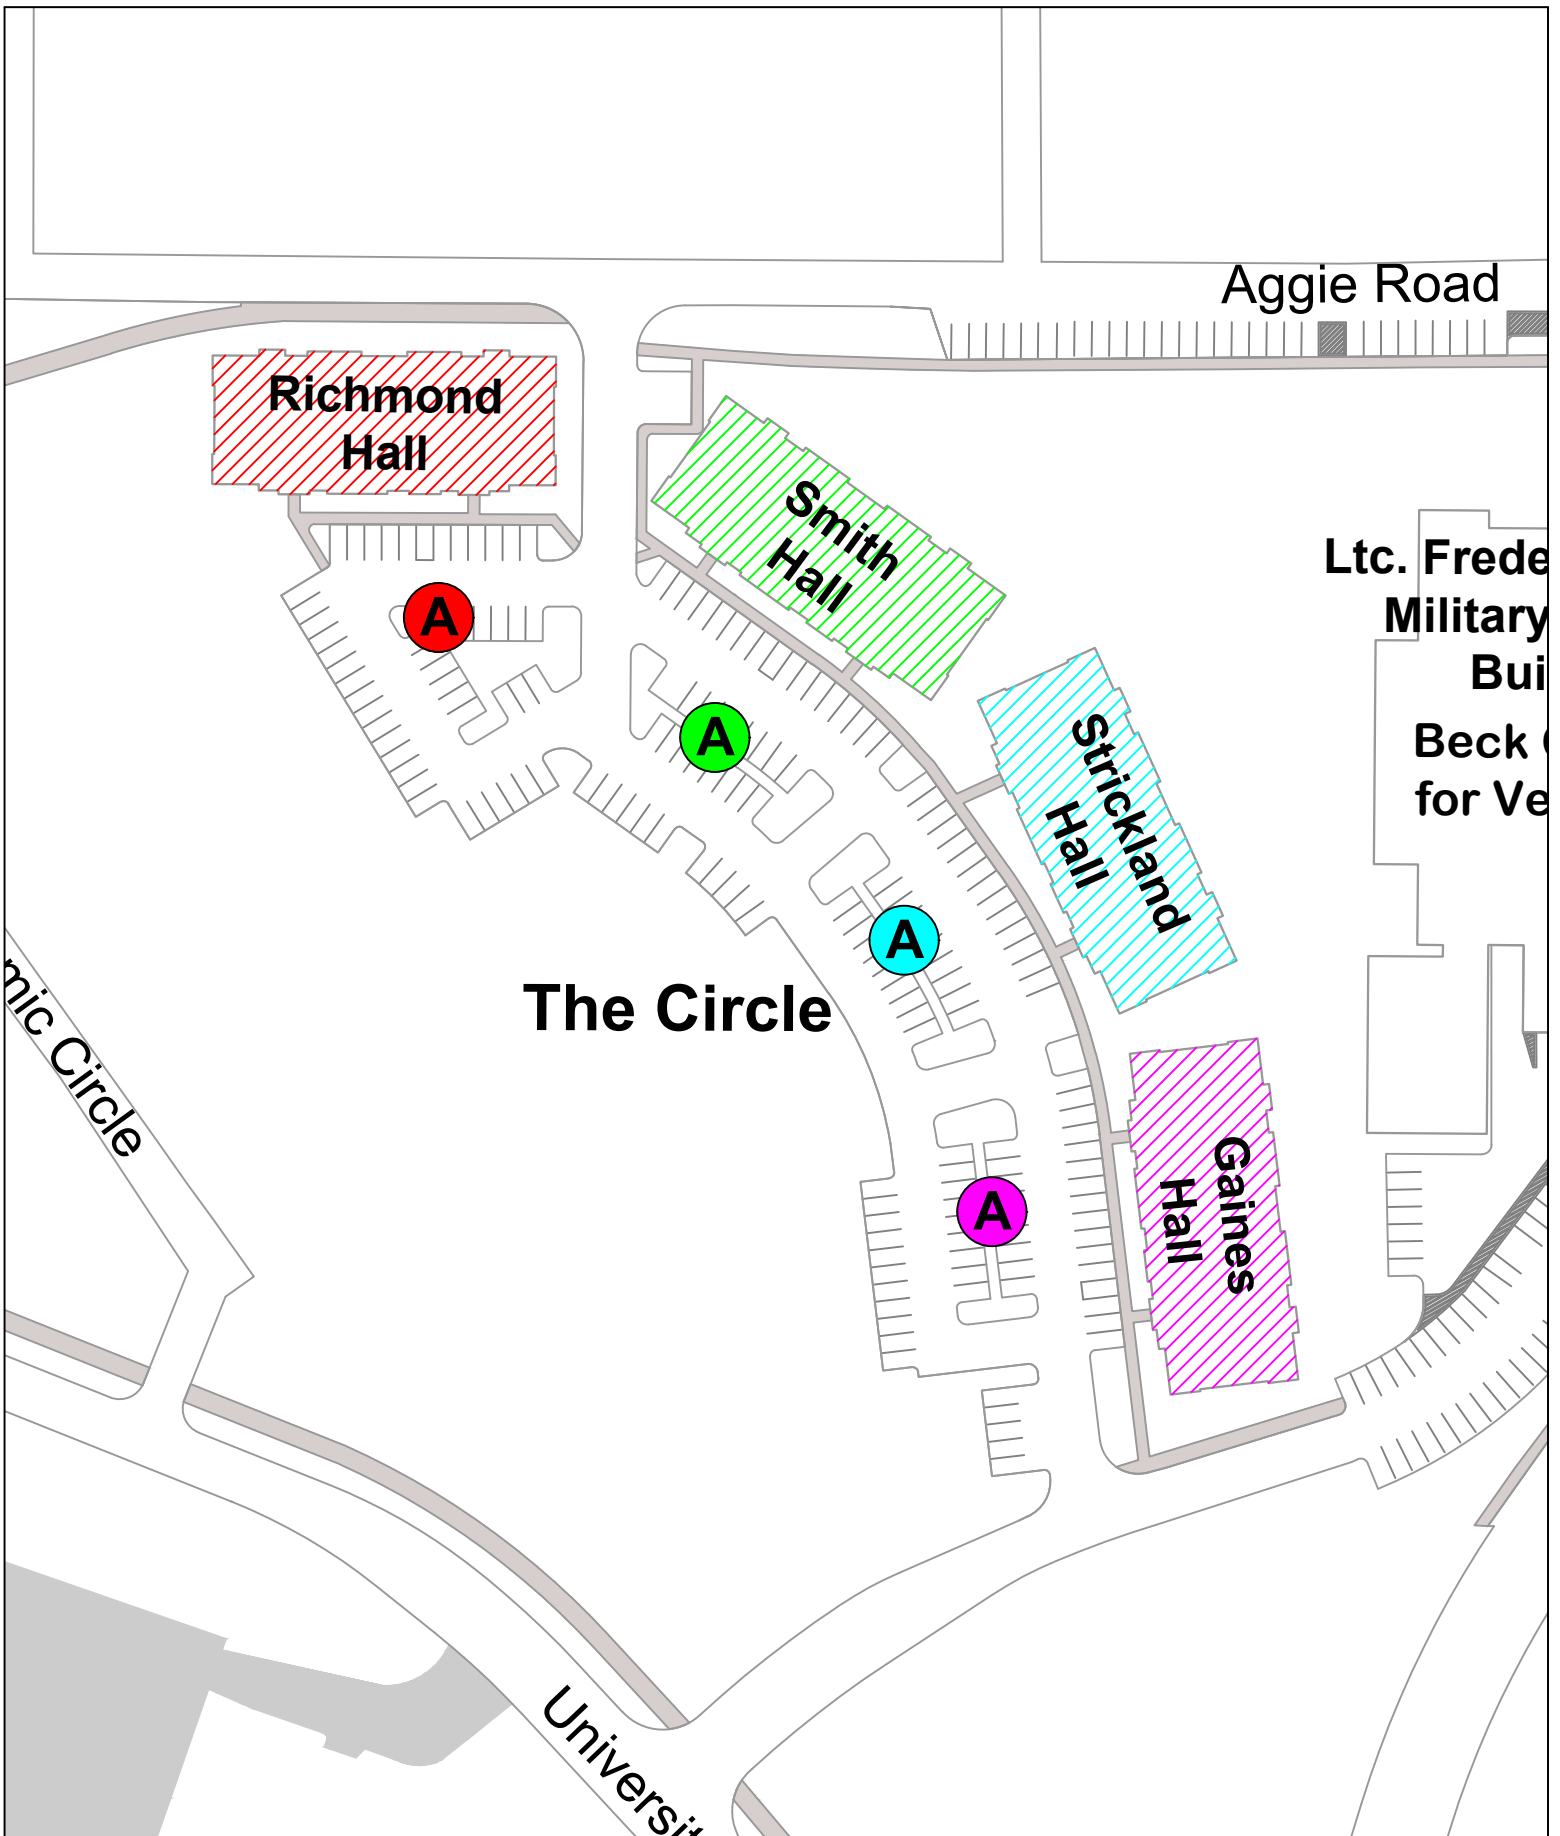

KEY

- Assembly Areas

Northpark Quads

Residence Hall Evacuation Points

Northpark Plaza

WolfLIFE

Shelton Street

Red Wolf Den

KEY

Assembly Areas

Living Learning Communities
Residence Hall Evacuation Points

Quads

Danner Avenue

Honors Avenue

Living Learning Communities

Honors Building 1

Assembly Areas

University Hall & Kays Hall
Residence Hall Evacuation Points

KEY

Assembly Areas

The Circle
Residence Hall Evacuation Points

KEY

Assembly Areas

Pack Place & Arkansas Hall

Residence Hall Evacuation Points

KEY

Assembly Areas

Honors Avenue

KEY

Assembly Areas

Sorority Row
Residence Hall Evacuation Points

ity
rk