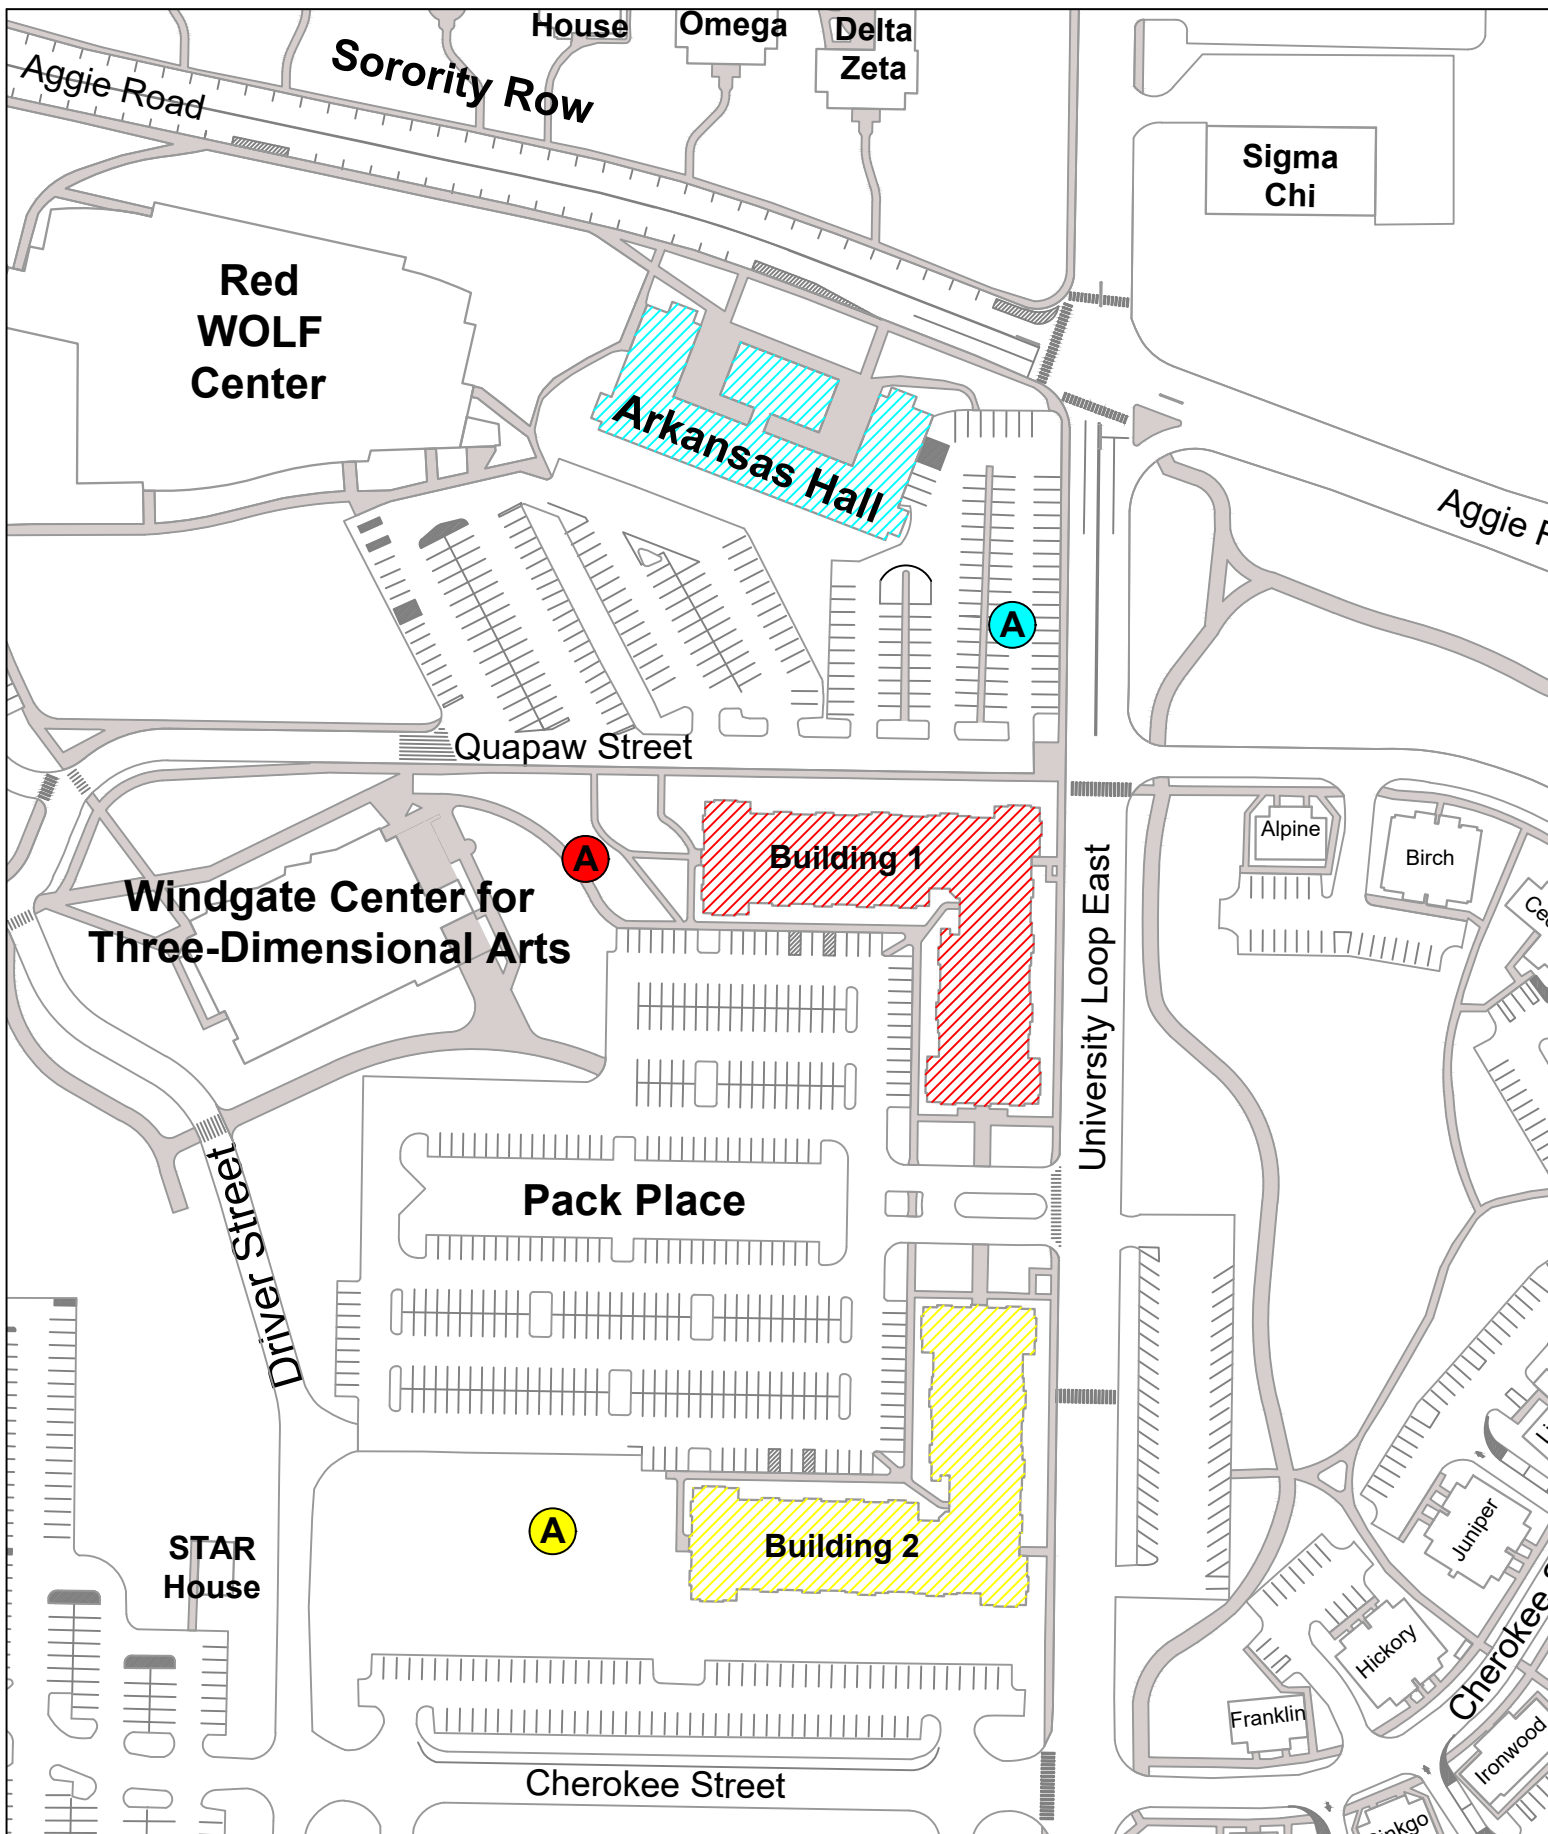

KEY

- Assembly Areas

Northpark Quads

Residence Hall Evacuation Points

Northpark Plaza

WolfLIFE

Shelton Street

Red Wolf Den

Building 5

Danner Avenue

University Loop East

Caraway Road

olds ter

KEY

Assembly Areas

Red Wolf Den
Residence Hall Evacuation Points

Assembly Areas

University Hall & Kays Hall
Residence Hall Evacuation Points

KEY

Assembly Areas

The Circle
Residence Hall Evacuation Points

KEY

Assembly Areas

Pack Place & Arkansas Hall

Residence Hall Evacuation Points

KEY

Assembly Areas

Honors Avenue

KEY

Assembly Areas

Sorority Row
Residence Hall Evacuation Points

ity
rk