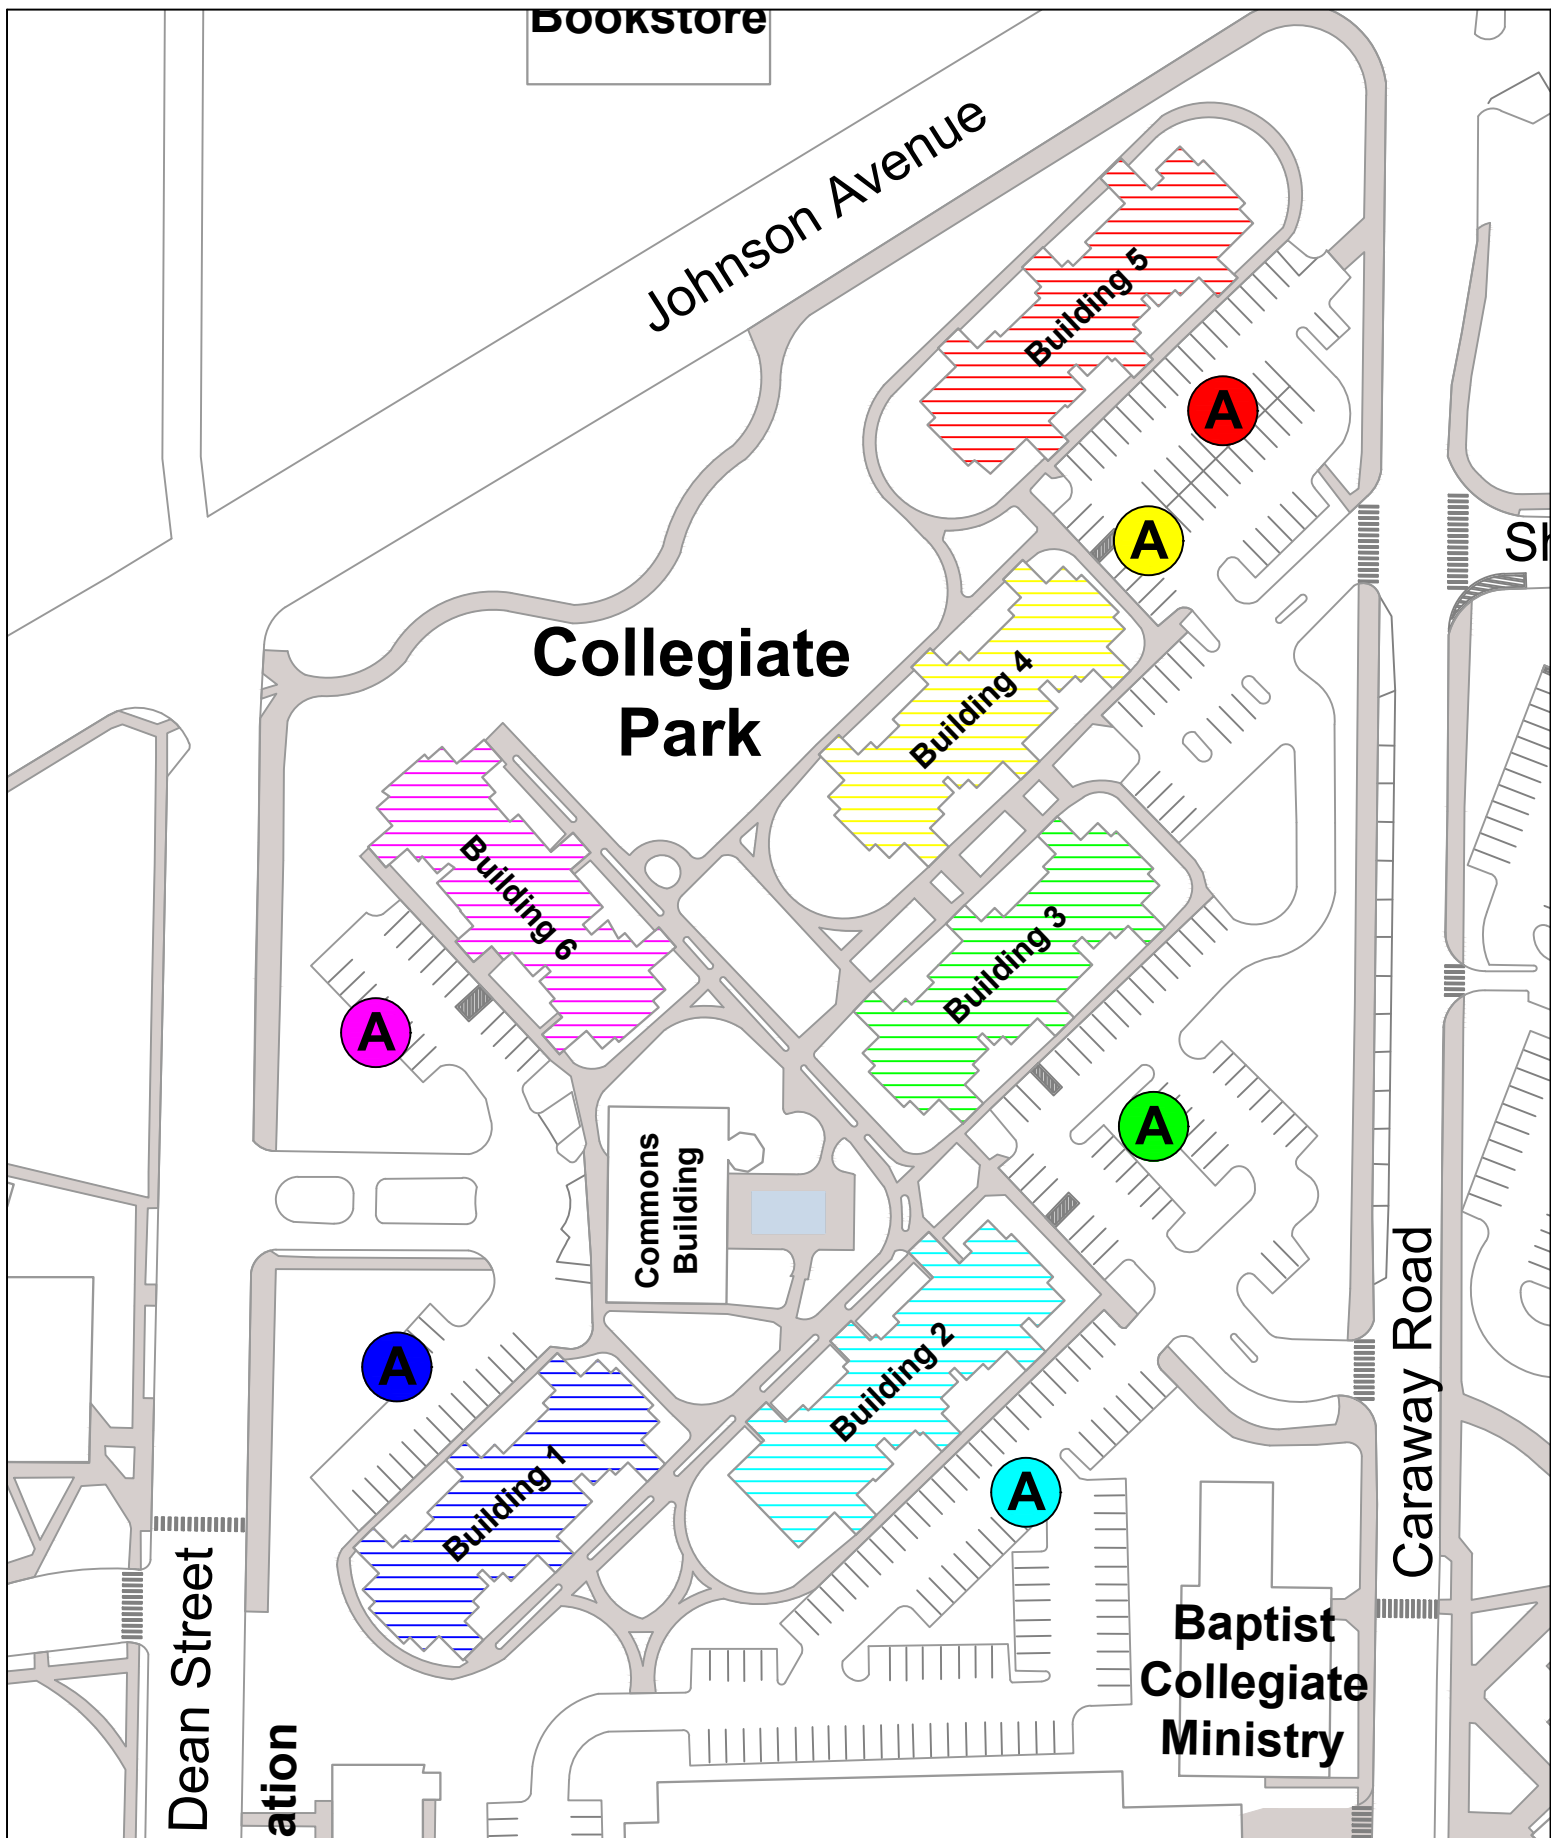

Building 5

Danner Avenue

University Loop East

Caraway Road

olds ter

KEY

Assembly Areas

Red Wolf Den
Residence Hall Evacuation Points

KEY

Assembly Areas

Living Learning Communities
Residence Hall Evacuation Points

Quads

Danner Avenue

Honors Avenue

Living Learning Communities

Honors Building 1

ROTC/STEM Building 6

Griffin Building 2

Honors Building 5

Honors Building 4

Building 3

Honors Classrooms

Collegiate Park
Residence Hall Evacuation Points

KEY

Assembly Areas

University Hall & Kays Hall
Residence Hall Evacuation Points

KEY

Assembly Areas

The Circle
Residence Hall Evacuation Points

KEY

Assembly Areas

Pack Place & Arkansas Hall