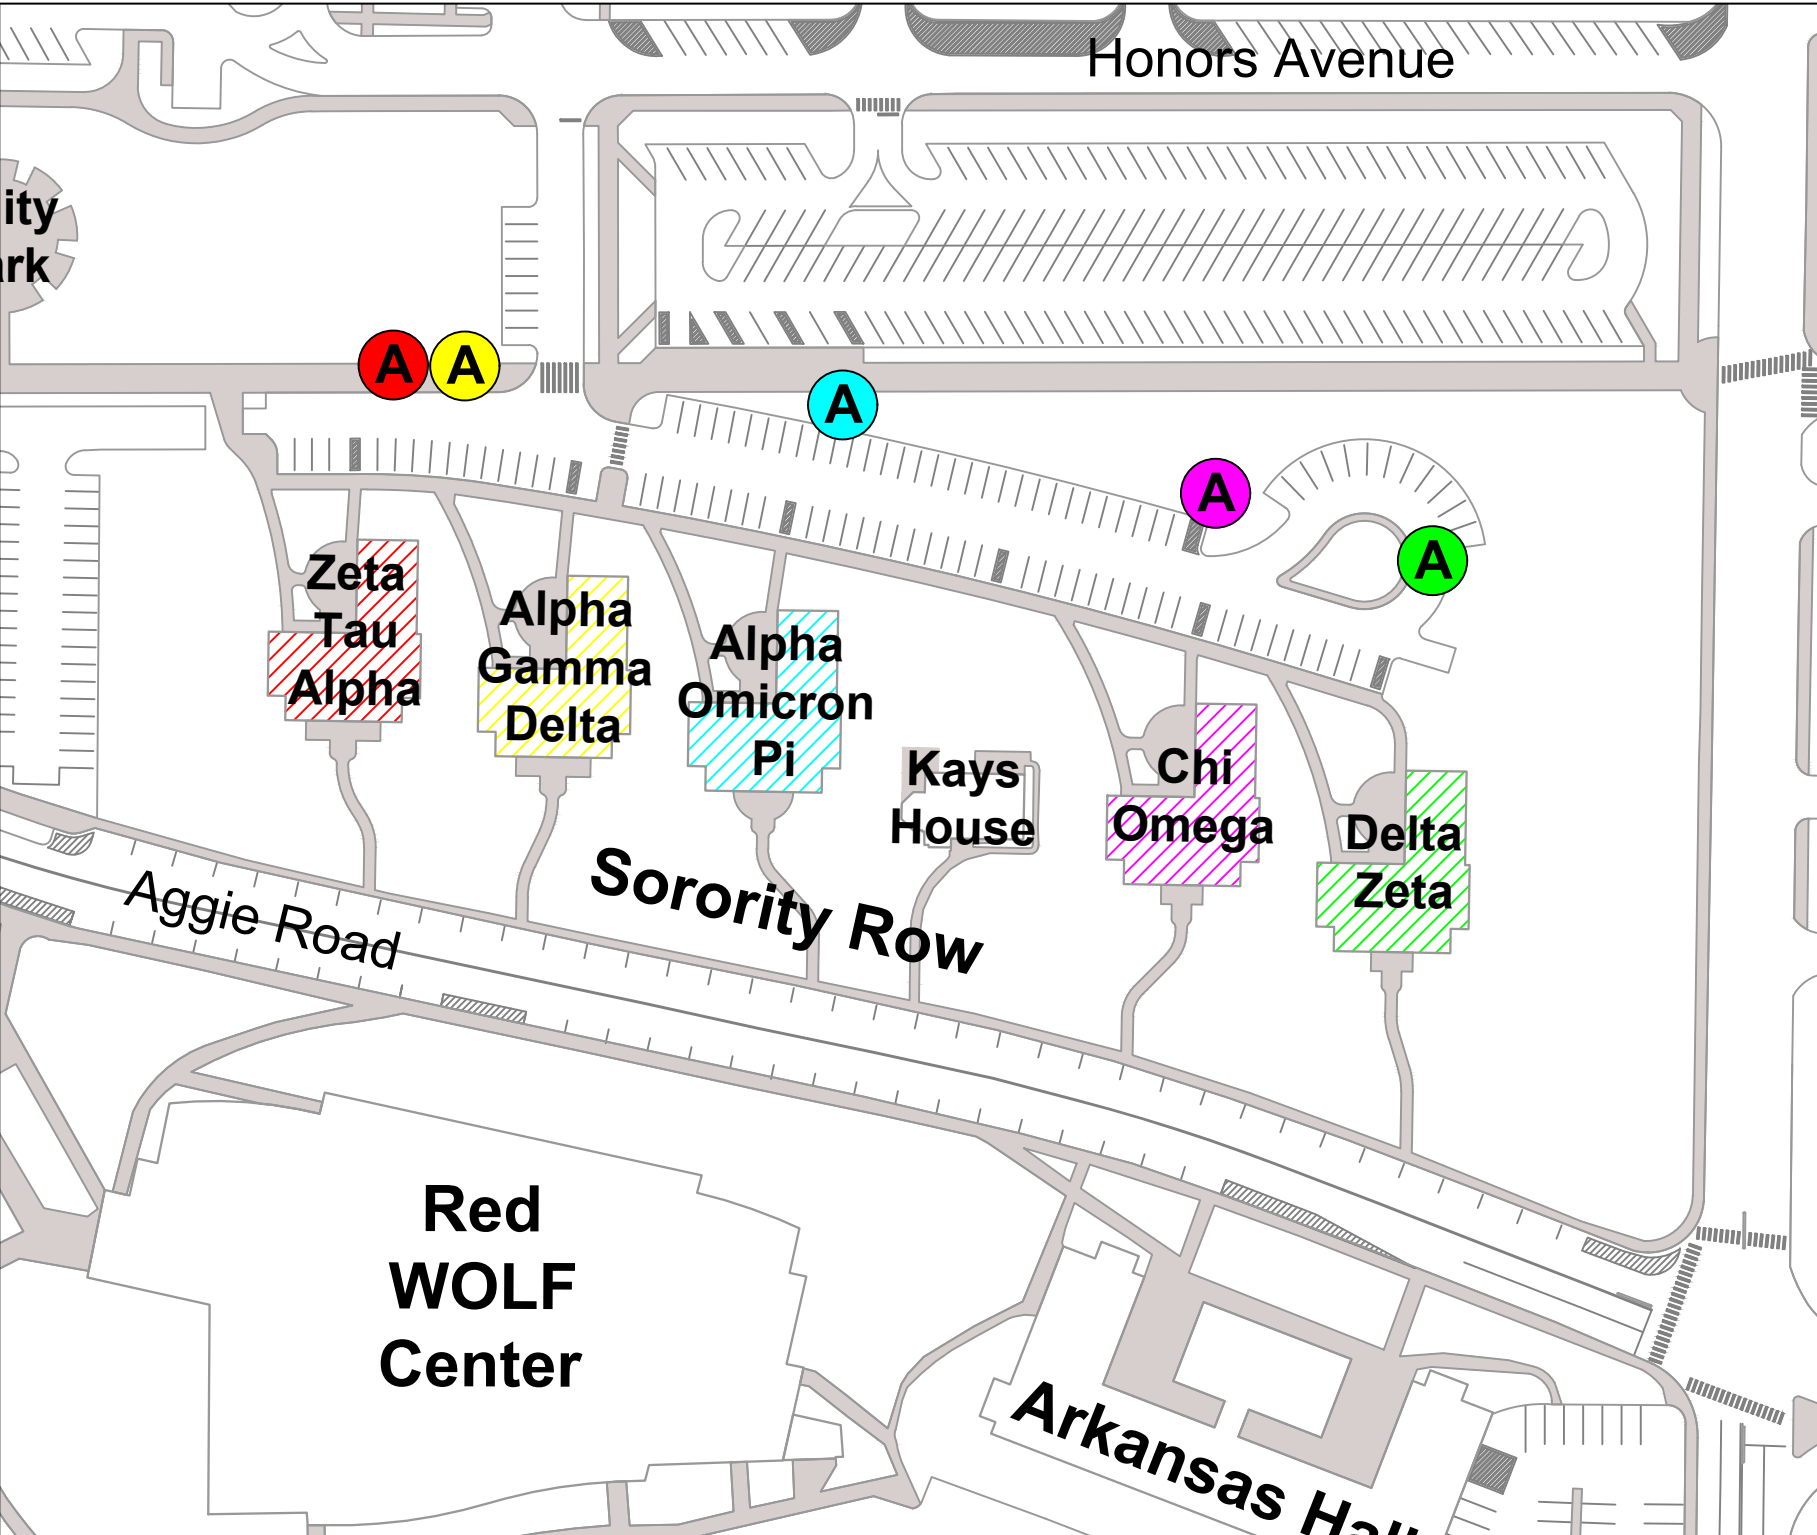

KEY

- Assembly Areas

Northpark Quads

Residence Hall Evacuation Points

Northpark Plaza

WolfLIFE

Shelton Street

Red Wolf Den

Building 5

Danner Avenue

University Loop East

Caraway Road

olds ter

KEY

Assembly Areas

Red Wolf Den
Residence Hall Evacuation Points

Residence Hall Evacuation Points

KEY

Assembly Areas

Honors Avenue

KEY

Assembly Areas

Sorority Row
Residence Hall Evacuation Points

ity
rk

Zeta
Tau
Alpha

Alpha
Gamma
Delta

Alpha
Omicron
Pi

Kays
House

Chi
Omega

Delta
Zeta

Aggie Road

Sorority Row