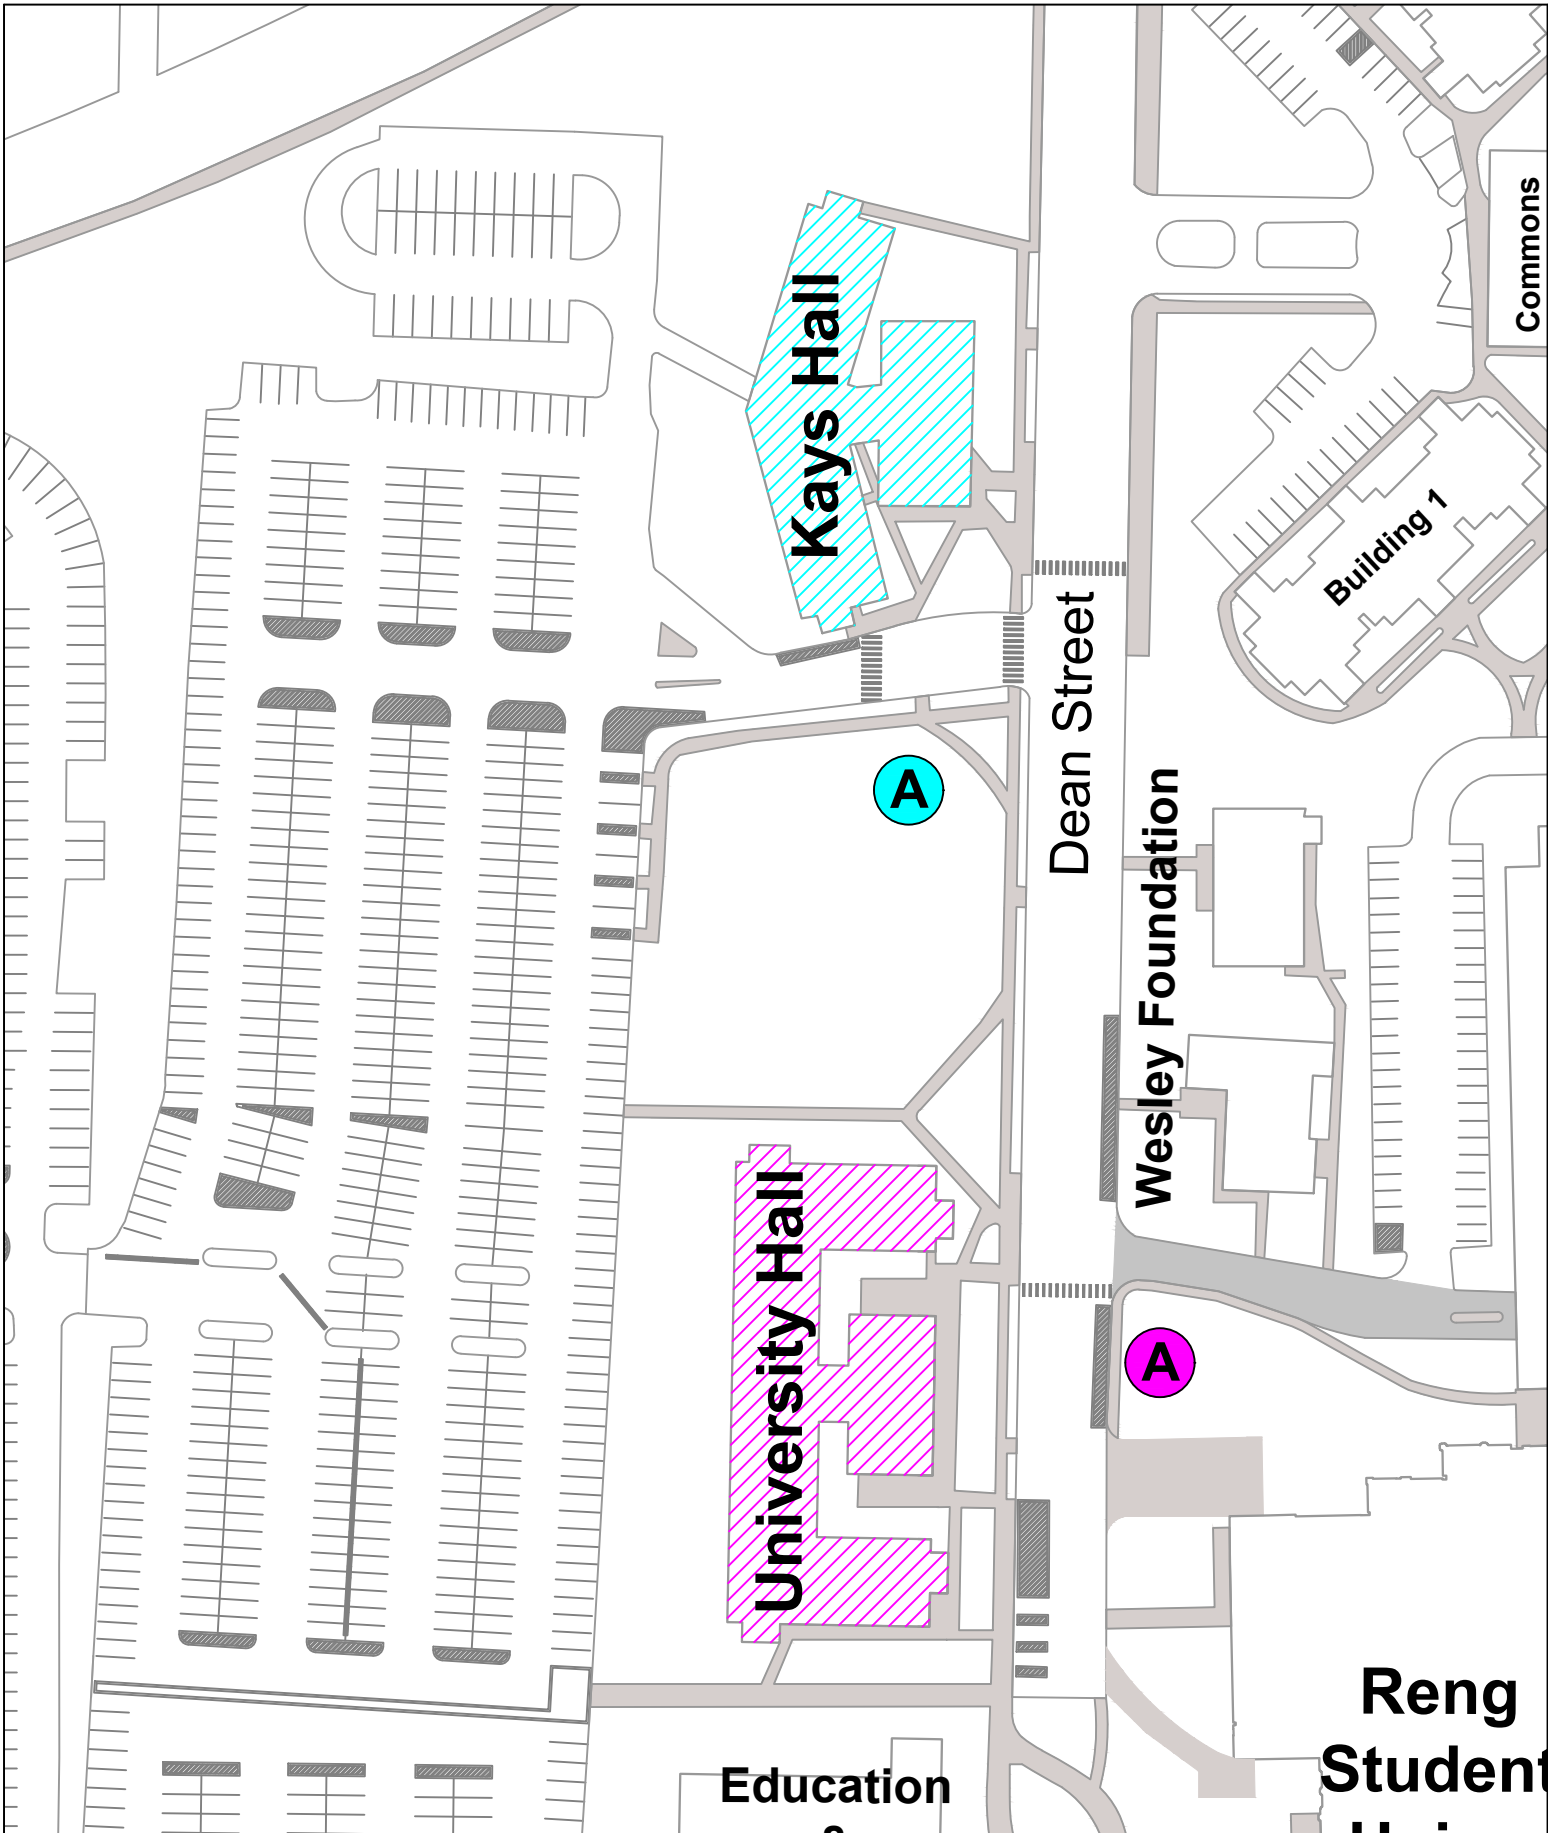

Building 5

Danner Avenue

University Loop East

Caraway Road

olds ter

KEY

Assembly Areas

Red Wolf Den
Residence Hall Evacuation Points

KEY

Assembly Areas

Living Learning Communities
Residence Hall Evacuation Points

Quads

Danner Avenue

Honors Avenue

Living Learning Communities

Honors Building 1

ROTC/STEM Building 6

Griffin Building 2

Honors Building 5

Honors Building 4

Building 3

Honors Classrooms

Collegiate Park
Residence Hall Evacuation Points

KEY

Assembly Areas

University Hall & Kays Hall
Residence Hall Evacuation Points

KEY

Assembly Areas

The Circle
Residence Hall Evacuation Points

KEY

Assembly Areas

Pack Place & Arkansas Hall